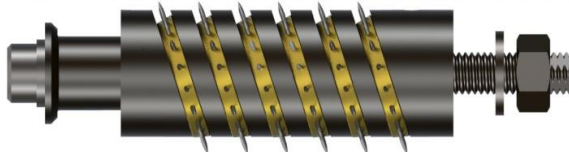

VAN DE WIELE

Velour weaving machines

Competence in Temples

VDW-001

DIAM: 23 mm
VERSION: new – standard
EQUIPED WITH: 4 broad rings
2.00 mm pin height

VDW-002

DIAM: 23 mm
VERSION: new – special exec.
EQUIPED WITH: 4 narrow rings
1.00 mm pin height

VDW-003

DIAM: 23 mm
VERSION: new – elongated
EQUIPED WITH: 7 broad rings
2.00 mm pin height

VDW-004

DIAM: 23 mm
VERSION: new – top type
EQUIPED WITH: 5 broad rings
2.00 mm pin height

VDW-005

DIAM: 23 mm
VERSION: new – bottom type
EQUIPED WITH: 5 broad rings
2.00 mm pin height

VAN DE WIELE

Carpet weaving machines

Competence in Temples

VDW-007

DIAM: 30 mm
VERSION: new – **top** type
EQUIPED WITH: 6 rings
4.50 mm pin height

VDW-008

DIAM: 30 mm
VERSION: new – **bottom** type
EQUIPED WITH: 6 rings
4.50 mm pin height

VDW-009

DIAM: 30 mm
VERSION: new – **long** type
EQUIPED WITH: 6 rings
4.50 mm pin height

VDW-010

DIAM: 30 mm
VERSION: new – **short** type
EQUIPED WITH: 6 rings
4.50 mm pin height

VDW-011

DIAM: 30 mm
VERSION: new – **long** type
EQUIPED WITH: 4 rings
4.50 mm pin height