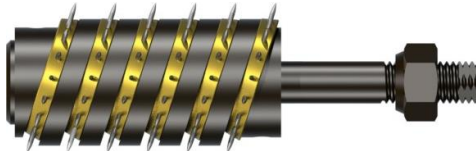

VAN DE WIELE

Velour weaving machines

Competence in Temples

VDW-001

DIAM: 23 mm
VERSION: new – standard
EQUIPED WITH: 4 broad rings
2.00 mm pin height

VDW-002

DIAM: 23 mm
VERSION: new – special exec.
EQUIPED WITH: 4 narrow rings
1.00 mm pin height

VDW-003

DIAM: 23 mm
VERSION: new – elongated
EQUIPED WITH: 7 broad rings
2.00 mm pin height

VDW-004

DIAM: 23 mm
VERSION: new – top type
EQUIPED WITH: 5 broad rings
2.00 mm pin height

VDW-005

DIAM: 23 mm
VERSION: new – bottom type
EQUIPED WITH: 5 broad rings
2.00 mm pin height

VAN DE WIELE

Carpet weaving machines

Competence in Temples

VDW-007

DIAM: 30 mm
VERSION: new – **top** type
EQUIPED WITH: 6 rings
4.50 mm pin height

VDW-008

DIAM: 30 mm
VERSION: new – **bottom** type
EQUIPED WITH: 6 rings
4.50 mm pin height

VDW-009

DIAM: 30 mm
VERSION: new – **long** type
EQUIPED WITH: 6 rings
4.50 mm pin height

VDW-010

DIAM: 30 mm
VERSION: new – **short** type
EQUIPED WITH: 6 rings
4.50 mm pin height

VDW-011

DIAM: 30 mm
VERSION: new – **long** type
EQUIPED WITH: 4 rings
4.50 mm pin height