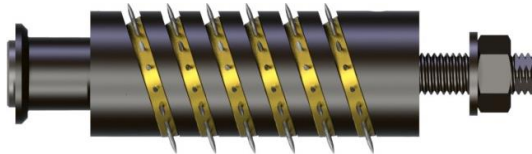

VAN DE WIELE

Velour weaving machines

Competence in Temples

VDW-001

DIAM: 23 mm
VERSION: new – standard
EQUIPED WITH: 4 broad rings
2.00 mm pin height

VDW-002

DIAM: 23 mm
VERSION: new – special exec.
EQUIPED WITH: 4 narrow rings
1.00 mm pin height

VDW-003

DIAM: 23 mm
VERSION: new – elongated
EQUIPED WITH: 7 broad rings
2.00 mm pin height

VDW-004

DIAM: 23 mm
VERSION: new – top type
EQUIPED WITH: 5 broad rings
2.00 mm pin height

VDW-005

DIAM: 23 mm
VERSION: new – bottom type
EQUIPED WITH: 5 broad rings
2.00 mm pin height

VAN DE WIELE

Carpet weaving machines

Competence in Temples

VDW-007

DIAM: 30 mm
VERSION: new – **top** type
EQUIPED WITH: 6 rings
4.50 mm pin height

VDW-008

DIAM: 30 mm
VERSION: new – **bottom** type
EQUIPED WITH: 6 rings
4.50 mm pin height

VDW-009

DIAM: 30 mm
VERSION: new – **long** type
EQUIPED WITH: 6 rings
4.50 mm pin height

VDW-010

DIAM: 30 mm
VERSION: new – **short** type
EQUIPED WITH: 6 rings
4.50 mm pin height

VDW-011

DIAM: 30 mm
VERSION: new – **long** type
EQUIPED WITH: 4 rings
4.50 mm pin height