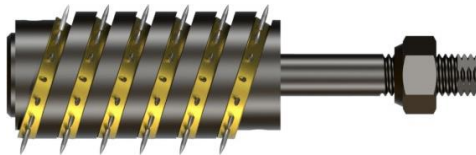

VAN DE WIELE

Velour weaving machines

Competence in Temples

VDW-001

DIAM: 23 mm
VERSION: new – standard
EQUIPED WITH: 4 broad rings
2.00 mm pin height

VDW-002

DIAM: 23 mm
VERSION: new – special exec.
EQUIPED WITH: 4 narrow rings
1.00 mm pin height

VDW-003

DIAM: 23 mm
VERSION: new – elongated
EQUIPED WITH: 7 broad rings
2.00 mm pin height

VDW-004

DIAM: 23 mm
VERSION: new – top type
EQUIPED WITH: 5 broad rings
2.00 mm pin height

VDW-005

DIAM: 23 mm
VERSION: new – bottom type
EQUIPED WITH: 5 broad rings
2.00 mm pin height

VDW-006

DIAM: 23 mm
VERSION: old version
EQUIPED WITH: 3 + 2 rings
2.00 mm pin height

temples

G. Hunziker Ltd
alte Schmerikonstrasse 3
8733 Eschenbach (SG)
Switzerland

Tel: ++41 55 286 13 13
Fax: ++41 55 286 13 00
sales@hunziker.info
www.hunziker.info

VAN DE WIELE

Carpet weaving machines

Competence in Temples

VDW-007

DIAM: 30 mm
VERSION: new – **top** type
EQUIPED WITH: 6 rings
4.50 mm pin height

VDW-008

DIAM: 30 mm
VERSION: new – **bottom** type
EQUIPED WITH: 6 rings
4.50 mm pin height